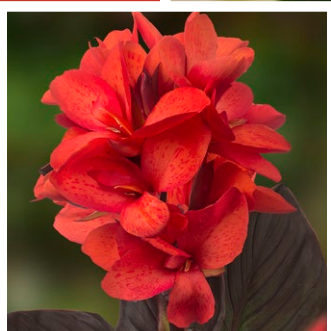

CannaSol Happy Emily®

CannaSol Happy Wilma®

CannaSol Happy Julia®

CannaSol Happy Isabel®

CannaSol Happy Carmen®

Continue
flowering

 **Green Works®**
Breeding & Young Plants

Witte Paal 341
1742 LE Schagen
The Netherlands
T: +31(0)224 590 173
F: +31(0)224 590 925
info@green-works.nl
www.green-works.nl

CannaSol™

Compact

Long blooming time

Large color range

Virus free / from tissue culture

Compact

Lange bloeitijd

Veel kleur variaties