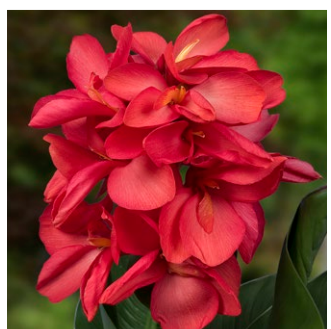

CannaSol Happy Emily®

CannaSol Happy Wilma®

CannaSol Happy Julia®

CannaSol Happy Isabel®

CannaSol Happy Carmen®

Continue
flowering

 **Green Works®**
Breeding & Young Plants

Witte Paal 341
1742 LE Schagen
The Netherlands
T: +31(0)224 590 173
F: +31(0)224 590 925
info@green-works.nl
www.green-works.nl

CannaSol™

Compact

Long blooming time

Large color range

Virus free / from tissue culture

Compact

Lange bloeitijd

Veel kleur variaties