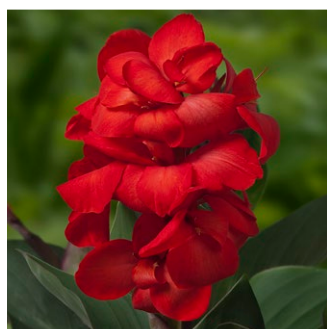

CannaSol Happy Emily®

CannaSol Happy Wilma®

CannaSol Happy Julia®

CannaSol Happy Isabel®

CannaSol Happy Carmen®

Continue
flowering

 **Green Works®**
Breeding & Young Plants

Witte Paal 341
1742 LE Schagen
The Netherlands
T: +31(0)224 590 173
F: +31(0)224 590 925
info@green-works.nl
www.green-works.nl

CannaSol™

Compact

Long blooming time

Large color range

Virus free / from tissue culture

Compact

Lange bloeitijd

Veel kleur variaties